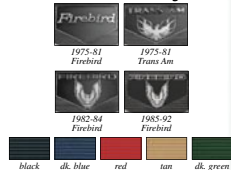

1975-92 Floor Mat Logos

1975-92 Custom Vintage Logo Floor Mats