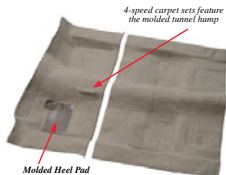

1974-75 Cut Pile Colors

USA 1974-75 Molded Cut Pile Carpet