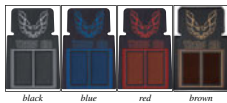

Custom Rubber Floor Mats

GM **OFFER AUTHORIZED**

Durable and Stylish Color Keyed Mats!

Logo Rubber Floor Mats

Officially Licensed by General Motors.

Firebird			
F75001	Firebird	black.....	129.99 set
F75008	Firebird	blue.....	129.99 set
F75002	Firebird	red.....	129.99 set
Pontiac			
F76501	Pontiac	black.....	129.99 set
F76508	Pontiac	blue.....	112.99 set
F76502	Pontiac	red.....	112.99 set
Trans Am			
F74001	Trans Am	black.....	129.99 set
F74008	Trans Am	blue.....	129.99 set
F74002	Trans Am	red.....	129.99 set
F74017	Trans Am	brown.....	129.99 set