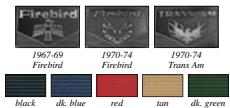

1967-74 Floor Mat Logos

1967-74 Custom Vintage Logo Floor Mats