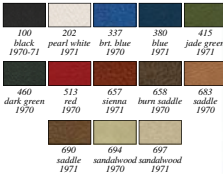

1970-71 Custom Door Panels

Pre-Assembled 0152
C91452 1970-71 LH and RH ..... 581.99 pr