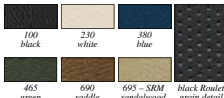

100 black 202 pearl white 380 blue 415 jade green
657 sienna 690 saddle 697 sandalwood

C91414100 - installed

100 black 230 white 380 blue
465 green 690 saddle 695 - SRM black Roulet grain detail

1972 Custom Vinyl Upholstery

Legendary Standard Material

C91414 front specify color ... 481.99 pr

C91416 rear specify color ... 292.99 ea

Legendary Special Run Material (SRM)

C91414695 front sandalwood ..... 1424.99 pr

C91416695 rear sandalwood ..... 1233.99 ea