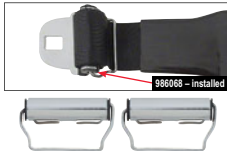

986068 - installed

Seat Belt Retractors

986068		39.99 pr