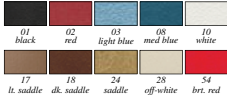

K8S79503

1973-76 Custom Door Panels

Pre-Assembled		051
K8S95 1973-76	LH and RH	393.99 pr

INTERIOR COMPONENTS