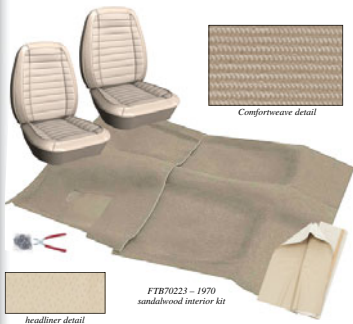

1970-72 Firebird Deluxe Interior Kits

1970 Firebird Custom Interior Kit

- Custom Upholstery Set (Front Buckets and Rear Seat)
- Upholstery Installation Kit (Hog Rings and Pliers)
- Molded Carpet Set (Front and Rear)
- Original Style Headliner
- Headliner Installation Kit

Note: Shipped overseas.

Deluxe Interior Kit with Comfortweave and Automatic Transmission		OST
FTB70201	1970 black	869.99 kit
FTB70204	1970 bright blue	869.99 kit
FTB70223	1970 sandalwood	869.99 kit

Deluxe Interior Kit with Comfortweave and 4-Speed Transmission		
FTB70201M	1970 black	869.99 kit
FTB70223M	1970 sandalwood	869.99 kit