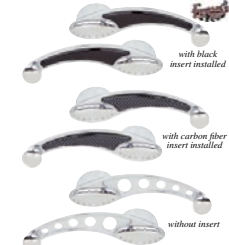

1967-81 Modern Window Cranks

P111	1967-81	122.99 pr