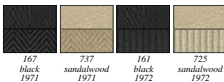

C91415161 - installed

167 black 1971 737 sandalwood 1971 161 black 1972 725 sandalwood 1972

1971-72 Custom Cloth Upholstery

1971 - Pinchurst Cloth Inserts

C91411167 front black ..... 1152.99 pr

C91413167 rear black ..... 815.99 ea

C91411737 front sandalwood ..... 1152.99 pr

C91413737 rear sandalwood ..... 815.99 ea

1972 - Potomac Cloth Inserts

C91415161 front black ..... 1152.99 pr

C91417161 rear black ..... 815.99 ea

C91415725 front sandalwood ..... 1424.99 pr

C91417725 rear sandalwood ..... 1233.99 ea