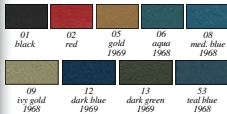

Chrome - Models with Custom Interior

K902*	1967	coupe	79.99	pr
K904	1967	convertible	79.99	pr

1968-69 Urethane Interior Pillar Moldings

Models with Standard Interior

K6960	1968	coupe	99.99	pr
K6963	1968	convertible	99.99	pr
F6962	1969	coupe	99.99	pr
F6961	1969	convertible	99.99	pr