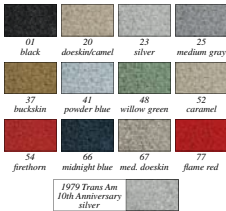

1976-81 Molded Cut Pile Carpet

1976-81 Automatic Transmission

Standard Backing	
K2194 1976-81	159.99 set

Mass Backing

K4194 1976-81	226.99 set

1976-81 4-Speed Transmission

Standard Backing	
K2195 1976-81	159.99 set

Mass Backing

K4195 1976-81	226.99 set