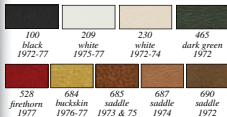

C91453685

1972-77 Standard Door Panels

Pre-Assembled		057
C91453 1972-76	LH and RH	441.99 pr
C91456 1977	LH and RH	441.99 pr