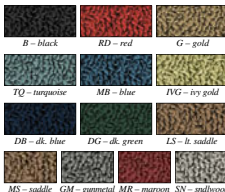

1967-73 Embroidered Loop Carpet Floor Mats

Note: Please add color code when ordering.

Features 1967-69 Style Firebird Logo

600010FM	1967-73	specify color	139.99 set

Features Firebird Script in Silver Thread

600108FM	1967-73	specify color	119.99 set