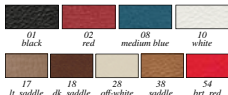

1973-75 Custom Upholstery

Bucket Seat Upholstery

F10273002 1973-75 ..... 425.99 pr