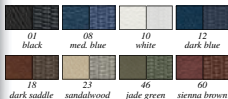

01 black 08 med. blue 10 white 12 dark blue
18 dark saddle 23 sandalwood 46 jade green 60 sienna brown

1971 Custom Upholstery

Bucket Seat Upholstery

F10271002 1971 ..... 354.99 pr

Full Set Upholstery - Front and Rear Seats

F10071002 1971 ..... 669.99 set