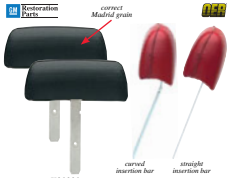

K31001

black red ivory gold white

dark blue dark green gold

1969 Headrest Assembly

Straight Bar

K31001	1969	black	294.99 pr
K31002	1969	red	294.99 pr
K31009	1969	ivy gold	294.99 pr
K31010	1969	white	294.99 pr
K31012	1969	dark blue	294.99 pr
K31013	1969	dark green	294.99 pr
K31005	1969	gold	294.99 pr

Curved Bar

K31011C	1969	black	294.99 pr
K31002C	1969	red	294.99 pr
K31009C	1969	ivy gold	294.99 pr
K31010C	1969	white	294.99 pr
K31012C	1969	dark blue	294.99 pr
K31013C	1969	dark green	294.99 pr
K31005C	1969	gold	294.99 pr