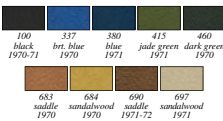

C91451380

1970-71 Standard Door Panels

Pre-Assembled 0152
C91451 1970-71 LH and RH ..... 469.99 pr