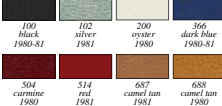

USA 1979-81 Standard Upholstery

Note: *Please add three digit color code when ordering.

C91395	1979 front	481.99 pr
C91394	1979 rear	285.99 ea
C91396	1980-81 front	481.99 pr
C91397	1980-81 rear	285.99 ea