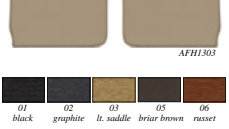

1982-92 Cloth Headliner w/ABS Board

Shipped double oversized.

Headliners

Solid Roof Headliners

AFH199 1982-92 specify color .... 214.99 ea

T-Top Headliners

AFH12* 1982-92 specify color .... 214.99 ea

T-Top Sunshades

Uncovered Boards

With T-Top

AFH12 1982-92 uncovered ..... 146.99 ea

Without T-Top

AFH19 1982-92 uncovered ..... 158.99 ea