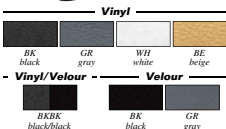

Classic 1500 & 1550 Series Seats

Classic 1500 with Headrest		$82
P801179	vinyl	815.99 pr
P801181	velour	955.99 pr
P801183	vinyl/velour	949.99 pr
P801185	black leather	1856.99 pr
P801187	bare/uncovered	759.99 pr

Classic 1550 Low Back without Headrest		
P801189	vinyl	742.99 pr
P801191	velour	883.99 pr
P801193	vinyl/velour	949.99 pr
P801195	black leather	1785.99 pr
P801197	bare/uncovered	687.99 pr