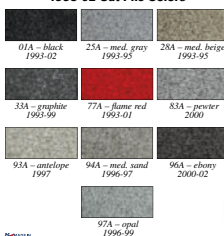

1993-02 Cut Pile Colors

01A - black 25A - med. gray 28A - med. beige

1993-02 1993-95 1993-95

33A - graphite 77A - flame red 83A - pewter

1993-99 1993-01 2000

93A - antelope 94A - med. sand 96A - ebony

1997 1996-97 2000-02

97A - opal 1996-99

97A - opal 1996-99

97A - opal 1996-99

1993-02 Molded Cut Pile Carpet

Standard Backing

K293 1993-02 coupe	205.99 set
K294 1993-02 convertible	205.99 set

Mass Backing

K493 1993-02 coupe	292.99 set
K494 1993-02 convertible	292.99 set