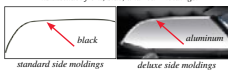

1967-69 Headliner Moldings

Headliner Molding Kits

Models with Standard Interior			
R346	1967	6 piece.....	150.99 kit
R347	1968	6 piece.....	161.99 kit
R345	1969	4 piece.....	168.99 kit

Models with Custom Interior			
R346	1967	6 piece.....	150.99 kit
R342	1968	6 piece.....	285.99 kit
R343	1969	4 piece.....	285.99 kit

Individual Components

Front Windshield Upper Moldings			
K884	1967	all models.....	46.99 ea
K885	1968	all models.....	46.99 ea
K886	1969	all models.....	46.99 ea

Rear Window Moldings			
K887	1967-68	all models - 3 pc	69.99 set
K852	1969	all models - 1 pc	69.99 ea