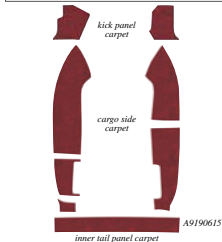

1982-92 Cargo Area & Kick Panel Carpet