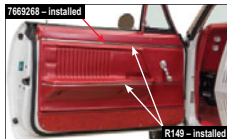

Interior Door Components

1967 Deluxe Door Panel Moldings

Molding Sets

Door Molding Set
R149 1967 all 4 piece... 242.99 set

Individual Components

Door Moldings Individual - LH or RH
7669268 1967 all upper.... 69.99 ea
7669267 1967 all center... 64.99 ea