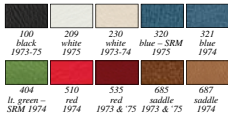

1973-75 Custom Upholstery

Legendary Standard Material

C91418* 1973-75 front ..... 508.99 pr

C91420* 1973-75 rear ..... 314.99 ea

Legendary Special Run Material (SRM)

C91418404 1974 front lt green ..... 1424.99 pr

C91420404 1974 rear lt green ..... 1233.99 ea

C91418320 1975 front blue ..... 1467.99 pr

C91420320 1975 rear blue ..... 1272.99 ea