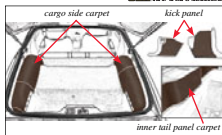

1982-92 Cargo Area & Kick Panel Carpet