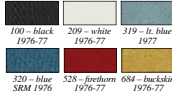

Sierra Skirts and Doeksin Inserts

F10277002 1977 bucket seats ..... 425.99 pr

F10077002 1977 front and rear ..... 633.99 set

1976-77 Custom Upholstery

Sierra Skirts and Tetra Inserts

Legendary Standard Material

C91422* 1976 front ..... 508.99 pr

C91423* 1976 rear ..... 314.99 ea

Legendary Special Run Material (SRM)

C91422520 1976 front blue ..... 1424.99 pr

C91423320 1976 rear blue ..... 1233.99 ea

Sierra Skirts and Doeksin Inserts

Legendary Standard Material

C91424* 1977 front ..... 508.99 pr

C91425* 1977 rear ..... 314.99 ea