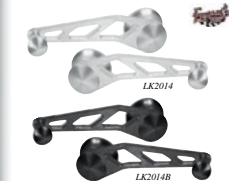

1967-81 Billet Window Cranks