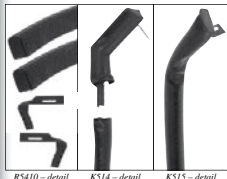

RS410 - detail

K514 - detail

K515 - detail

1967-69 Door Jamb Windlace

Original Style
K514 1967 LH and RH ..... 99.99 pr
K515 1968-69 LH and RH ..... 99.99 pr

Replacement Style
RS410 1967-69 LH and RH ..... 39.99 set

1967-69 Door Jamb Windlace Retainers

748776 1967-69 LH and RH ..... 10.99 pr