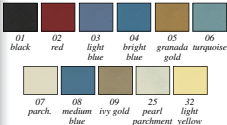

1967-68 Madrid Vinyl Colors