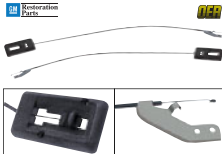

3949800 - detail

1969 Kick Panel Fresh Air Cables

3949800	1969	LH and RH.....	59.99 pr