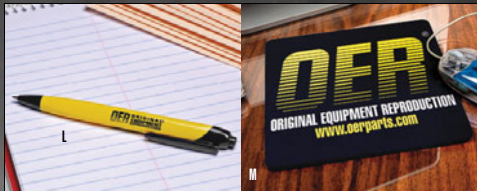

L. OER® Retractable Pen

J250 ..... 3.99 ea

M. OER® Foam Mouse Pad

J251 ..... 4.99 ea

N. OER® Insulated Cruiser Mug

J254 ..... 7.99 ea

O. OER® 11 oz. Stoneware Mug

J252 ..... 5.99 ea

P. OER® Foam Insulator

J253 ..... 2.49 ea

Q. OER® Lapel/Hat Pin

OER18 1-1/4" x 3/8" ..... 1.99 ea

R. OER® Official Logo Cap

41303 black ..... 12.99 ea

41308 black ..... 12.99 ea

S. OER® Casual Bomber Jacket

J255 L-XL ..... 49.99 ea

J255 XXL ..... 59.99 ea

T. OER® Quality T-Shirt

J259 M-XL ..... 14.99 ea

J259 XXL-XXXL ..... 16.99 ea

U. OER® Badge Holder

OER15 black ..... 1.99 ea

AUTOMOTIVE LIFESTYLE PRODUCTS

WARNING: Cancer and Reproductive Harm - www.P63Warnings.ca.gov