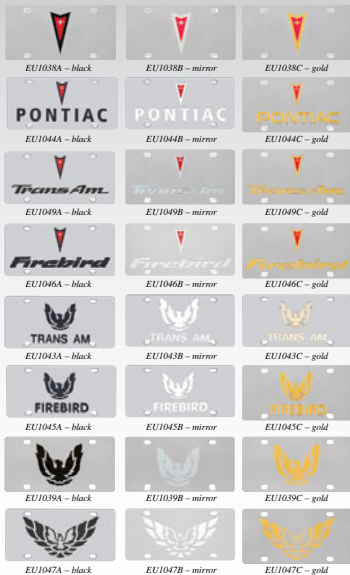

Handcrafted in the USA!

Your Choice
$29.99

Handcrafted 3D Stainless Styles License Plate

Your Choice ..... 29.99 ea