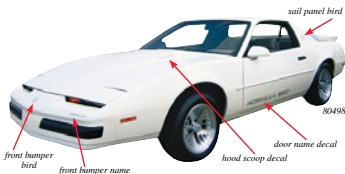

1987-90 Formula Graphic Set