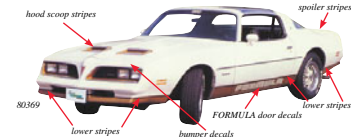

1976-78 Formula Two-Tone Graphic Set