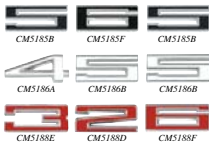

Custom Adhesive Back Numerals

Black Numerals	
CM5185D #2.....	20.99 ea
CM5185E #3.....	20.99 ea
CM5185A #4.....	20.99 ea
CM5185B #5.....	20.99 ea
CM5185F #6.....	20.99 ea
CM5185G #7.....	20.99 ea
CM5185I #8.....	20.99 ea
CM5185H #9.....	20.99 ea
CM5185C #0.....	20.99 ea

White Numerals	
CM5186D #2.....	20.99 ea
CM5186E #3.....	20.99 ea
CM5186A #4.....	20.99 ea
CM5186B #5.....	20.99 ea
CM5186F #6.....	20.99 ea
CM5186G #7.....	20.99 ea
CM5186I #8.....	20.99 ea
CM5186H #9.....	20.99 ea
CM5186C #0.....	20.99 ea

Red Numerals	
CM5188D #2.....	20.99 ea
CM5188E #3.....	20.99 ea
CM5188A #4.....	20.99 ea
CM5188B #5.....	20.99 ea
CM5188F #6.....	20.99 ea
CM5188G #7.....	20.99 ea
CM5188J #8.....	20.99 ea
CM5188H #9.....	20.99 ea
CM5188C #0.....	20.99 ea

5.7 L 5.7 L
1051057G

5.7 L 5.7 L
1051057B

3 5 0 3 5 0
1051350R

4 2 7 4 2 7
1051427R

Engine Callout Decals

1051050 5.0L.....	13.99 pr
1051057 5.7L.....	13.99 pr
1051305 305.....	13.99 pr
1051350 350.....	13.99 pr
1051427 427.....	13.99 pr
1051454 454.....	13.99 pr
1051502 502.....	13.99 pr