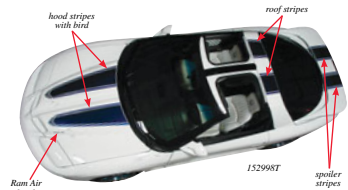

1999 Trans Am 30th Anniversary Ram Air Stripe Set

152998T	1999	T-top	light blue/dark blue	379.99 set
152998C	1999	convertible	light blue/dark blue	379.99 set