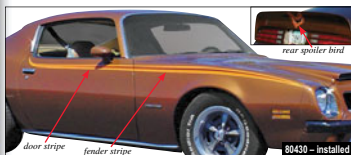

1973-75 Firebird/Formula Graphic Set

80429	1973	orange	219.99 set
80435	1973-75	blue	219.99 set
80469	1973-75	green	219.99 set
80430	1974-75	orange	219.99 set