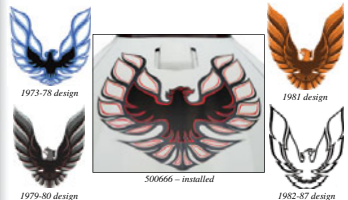

80196 - installed

547045 - installed

1973-78 design

1981 design

1979-80 design

1982-87 design

1973-87 Trans Am Hood Bird

493365	1973	black center with green/dark green	236.99 ea
493364	1973-75	black center with blue/dark blue	269.99 ea
493366	1973-75	black center with orange/dark orange	269.99 ea
500666	1975-78	black red, charcoal	236.99 ea
547045	1976-78	blk center matte gold/ft gold (spec, edition)	349.99 ea
527047	1976-78	black center orange/gold/clear	236.99 ea
547163	1976-78	black center orange/gold/black	269.99 ea
801199	1978	black center blue/dark blue	269.99 ea
80173	1978-79	5 color gold hood bird	342.99 ea
80188	1979	10th anniversary hood bird	459.99 ea
80189	1979	10th anniversary hood bird LH wing tip	49.99 ea
80190	1979	10th anniversary hood bird RH wing tip	49.99 ea
80197	1979	5 color orange hood bird	339.99 ea
80194	1979-80	5 color silver hood bird	342.99 ea
80196	1979-80	5 color blue hood bird	342.99 ea
80191	1980	5 color gold hood bird	342.99 ea
80192	1980	5 color burgundy hood bird	309.99 ea
80195	1980	5 color red hood bird	342.99 ea
80198	1981	1st design orange bird	259.99 ea
800237	1981	1st design gold bird (light gold)	259.99 ea
80245	1981	2nd design gold bird (dark gold)	259.99 ea
80253	1981	2nd design orange bird	259.99 ea
80238	1981	charcoal	259.99 ea
80239	1981	blue	259.99 ea
80240	1981	red	259.99 ea
80292	1982-83	dark gold hood bird 12"	44.99 ea
80291	1982-84	black hood bird 12"	44.99 ea
80307	1982-84	silver hood bird 12"	44.99 ea
80305	1984	light gold hood bird 12"	44.99 ea
80315	1985	silver	195.99 ea
80317	1985	chestnut	195.99 ea
80319	1985	charcoal	195.99 ea
80321	1985	dark gold	195.99 ea
80334	1986-87	silver	195.99 ea
80336	1986-87	light gold	195.99 ea
80338	1986-87	charcoal	195.99 ea
80340	1986-87	dark gold	195.99 ea