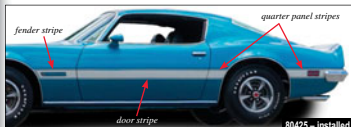

1971-78 Graphic Decal Sets

1971-72 Firebird/Formula Graphic Set

80424	1971-72	black	199.99 set
80425	1971-72	white	199.99 set
80426	1971-72	gold	199.99 set
80427	1971-72	blue	199.99 set