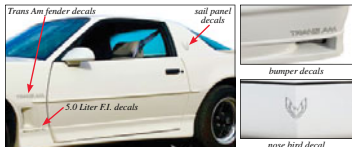

1987-92 Trans Am Graphic Set

80501	1987-90	charcoal	89.99 set
80505	1987-90	gold	89.99 set
80506	1987-90	silver	89.99 set
80502	1991-92	gold	89.99 set
80503	1991-92	silver	89.99 set
80504	1991-92	charcoal	89.99 set