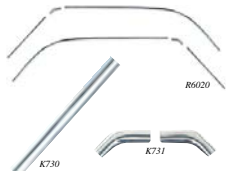

R6020 - installed

1967-69 Roof Drip Rail Moldings

Complete & Piece Kit

R6020 1967-69 LH/RH 6 piece..... 99.99 kit

Individual Moldings

K616 1967-69 LH roof side 39.99 ea

K615 1967-69 RH roof side 39.99 ea

K730 1967-69 LH/RH pillars.... 26.99 pr

K731 1967-69 LH/RH corners.... 14.99 pr