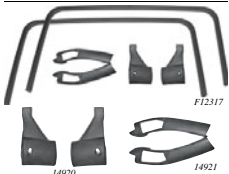

1978-81 Interior T-Top Moldings