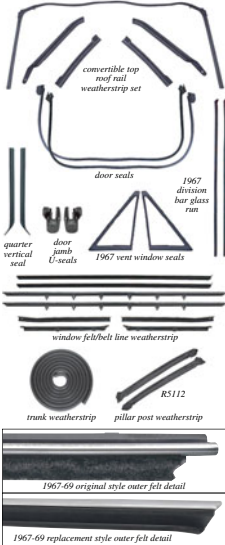

1967-69 Convertible Kit Includes:

1967-69 Convertible Weatherstrip Kit ⚠

1967-69 Convertible