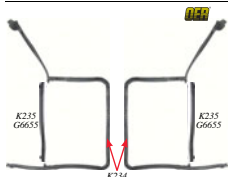

1978-81 Fisher T-Top Weatherstrip

K234 1978-81 LH and RH ..... 189.99 pr

K235 1978-81 LH and RH ..... 64.99 pr

Genuine GM Replacement

Weatherstrip on T-Top Panel

G6655 1978-80 LH or RH ..... 140.99 ea

Weatherstrip on T-Top Panel

G6655 1978-80 LH or RH ..... 140.99 ea