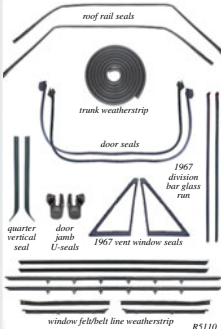

OFF AUTHORIZED Weatherstrip Kits

1967-69 Coupe Kit Includes:

1967-69 Coupe Weatherstrip Kit ⚠

1967-69 Coupe