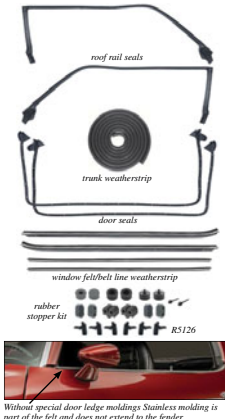

1970-81 Coupe Kit Includes:

- LH and RH door seals
- LH and RH roof rail seals
- 4 piece window felt/belt line weatherstrip kit
- Trunk weatherstrip
- Rubber stopper kit

1970-81 Weatherstrip Kit ⚠

RS126 1970-81..... 269.99 kit

RS127 1970-81..... 249.99 kit

5 WEATHERSTRIP & MOLDING