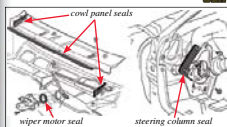

1967-69 Firewall Cowl Rubber Seal Set