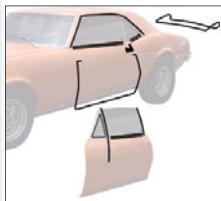

OFF AUTHORIZED Weatherstrip Kits

1967-69 Coupe Kit Includes:

1967-69 Coupe Weatherstrip Kit ⚠

1967-69 Coupe