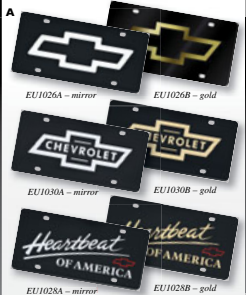

A. 3D Acrylic Lazer Tags

B. 3D Stainless Styles Tag