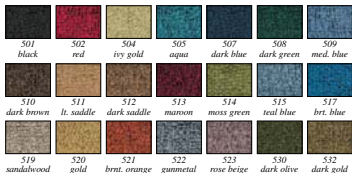

1962-73 B-Body Molded Loop Carpet

1962 Dart, Dart 330, Dart 440, Polara 500	
MB902 1962	2 door 4-speed..... 188.99 set
MB903 1962	2 door automatic..... 188.99 set
MB904 1962	4 door 4-speed..... 188.99 set
MB905 1962	4 door automatic..... 188.99 set
1962-65 Belvedere	
MB906 1962-65	2 door 4-speed..... 188.99 set
MB907 1962-65	2 door automatic..... 188.99 set
MB908 1962-65	4 door 4-speed..... 188.99 set
MB909 1962-65	4 door automatic..... 188.99 set
1962-64 Fury	
MB910 1962-64	2 door 4-speed..... 188.99 set
MB911 1962-64	2 door automatic..... 188.99 set
MB912 1962-64	4 door automatic..... 188.99 set
1963 Sport Fury	
MB913 1963	2 door..... 188.99 set

1963-64 Dodge 330, 440, Polara, Polara 500

MB914 1963-64	2 door 4-speed..... 188.99 set
MB915 1963-64	2 door automatic..... 188.99 set
MB916 1963-64	4 door automatic..... 188.99 set

1965 Coronet

MB917 1965	2 door 4-speed..... 188.99 set
MB918 1965	2 door automatic..... 188.99 set
MB919 1965	4 door automatic..... 188.99 set

1965 Satellite

MB920 1965	2 door 4-speed..... 188.99 set
MB921 1965	2 door automatic..... 188.99 set
MB922 1965	4 door automatic..... 188.99 set

1966 Belvedere

MB923 1966	2 door 4-speed..... 181.99 set
MB924 1966	2 door automatic..... 181.99 set
MB925 1966	4 door 4-speed..... 181.99 set
MB926 1966	4 door automatic..... 181.99 set

1967-70 Belvedere

MB923 1967-70	2 door 4-speed..... 181.99 set
MB928 1967-70	2 door automatic..... 181.99 set
MB925 1967-70	4 door 4-speed..... 181.99 set
MB926 1967-70	4 door automatic..... 181.99 set

1966-70 Coronet

MB931 1966-70	2 door 4-speed..... 181.99 set
MB932 1966-70	2 door automatic..... 181.99 set
MB933 1966-70	4 door 4-speed..... 181.99 set
MB934 1966-70	4 door automatic..... 181.99 set

1966-70 Satellite

MB947 1966-70	2 door 4-speed..... 181.99 set
MB948 1966-70	2 door automatic..... 181.99 set
MB949 1966-70	4 door automatic..... 181.99 set

1967-71 GTX

1968-70 Charger

MB957 1968-70	4-speed..... 181.99 set
MB958 1968-70	automatic..... 181.99 set

1971-73 Charger

MB959 1971-73	4-speed..... 181.99 set
MB960 1971-73	automatic..... 188.99 set

1968-73 Road Runner

MB961 1968-70	4-speed..... 188.99 set
MB962 1968-70	automatic..... 188.99 set
MB963 1971-73	4-speed bench seat..... 188.99 set
MB964 1971-73	4-speed bucket seats with console..... 188.99 set
MB965 1971-73	automatic..... 193.99 set

1968-71 Super Bee

MB966 1968-70	4-speed..... 188.99 set
MB967 1968-70	automatic..... 188.99 set
MB968 1971	4-speed..... 188.99 set
MB969 1971	automatic..... 188.99 set

1969 Daytona

MB970 1969	4-speed..... 188.99 set
MB971 1969	automatic..... 188.99 set

1971-73 Coronet

MB972 1971-73	4 door automatic..... 188.99 set

1971-73 Satellite

1970 Superbird

MB977 1970	4-speed..... 188.99 set
MB978 1970	automatic..... 188.99 set

1970-73 E-Body Molded Loop Carpet

1970-73 Barracuda

ME600 1970-73	manual..... 188.99 set
ME601 1970-73	automatic..... 188.99 set

1970-73 'Cuda