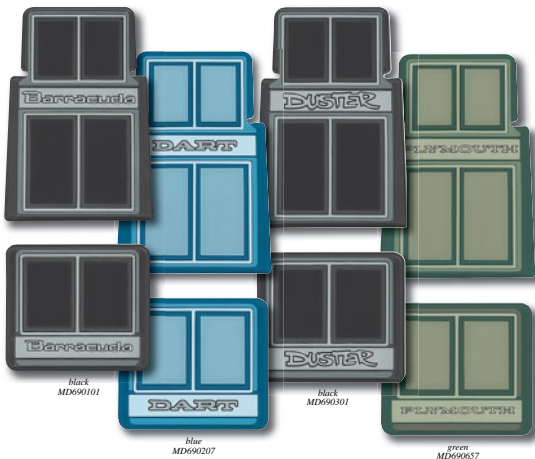

Mopar 4 Piece Logo Mats

Matched to Your Factory Style Interior Colors!

DEF AUTHORIZED

Choose from 11 Different Emblem Logos!

black
MD690101

black
MD690301

blue
MD690207

green
MD690657

Protect Your Delicate Carpet with Our 4 Piece Mopar Logo Floor Mats!

OFFICIAL LICENSED PRODUCT
MADE IN USA

Barracuda Logo Floor Mats

MD690101 black ..... 142.99 set

Dart Logo Floor Mats

MD690201 black ..... 142.99 set
MD690207 blue ..... 142.99 set

Duster Logo Floor Mats

MD690301 black ..... 142.99 set

Dodge Logo Floor Mats

MD690901 black ..... 142.99 set
MD690902 red ..... 142.99 set

GTX Logo Floor Mats

MD690401 black ..... 142.99 set
MD690402 red ..... 142.99 set

Plymouth Logo Floor Mats

MD690601 black ..... 142.99 set
MD690602 red ..... 142.99 set
MD690607 blue ..... 142.99 set
MD690657 green ..... 123.99 set

Cuda Logo Floor Mats

MD690701 black ..... 142.99 set

Super Bee Logo Floor Mats

MD690801 black ..... 142.99 set

Challenger Logo Floor Mats

MD691001 black ..... 142.99 set

Charger Logo Floor Mats

MD691101 black ..... 142.99 set