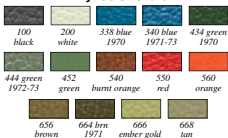

Vinyl Color Chart