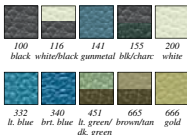

1971 Satellite & Road Runner Upper Panels

1973 Satellite & Road Runner Upper Door Panels

Front Panels			
MB1067	1973	honey gold.....	653.99 pr
MB1067	1973	all other colors.....	458.99 pr

Rear Panels			
MB1068	1973	honey gold.....	394.99 pr
MB1068	1973	all other colors.....	262.99 pr