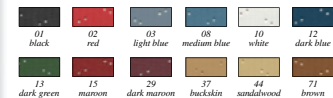

Dodge & Plymouth Headliners

Premier Perforated Vinyl Headliner

1963-75 Dodge A-Body

1963-66 Dart, Dart 170, Dart 270, Dart GT		
MA2022 1963-66 2 or 4 door - black	144.99	ea
MA2022 1963-66 2 or 4 door - all other colors	228.99	ea
MA2023 1963-66 station wagon - black	238.99	ea
MA2023 1963-66 station wagon - all other colors	265.99	ea

1967-68 Dart, Dart 270		
MA2024 1967-69 2 door sedan with post - black	198.99	ea
MA2024 1967-69 2 door sedan with post - all other colors	228.99	ea

1967-71 Dart, Dart Custom		
MA2024 1967-71 4 door sedan - black	198.99	ea
MA2024 1967-71 4 door sedan - all other colors	228.99	ea

Early 1972 Dart, Dart Custom		
MA2024 1967-71 4 door sedan with 5 bow - black	198.99	ea
MA2024 1967-71 4 door sedan with 5 bow - all other colors	228.99	ea

Late 1972-73 Dart, Dart Custom		
MA2040 1972-73 4 door sedan with 4 bow - black	192.99	ea
MA2040 1972-73 4 door sedan with 4 bow - buckskin	211.99	ea
MA2040 1972-73 4 door sedan with 4 bow - all other colors	222.99	ea

1967 Dart 270, GT		
MA2025 1967 2 door hardtop - black	98.99	ea
MA2025 1967 2 door hardtop - all other colors	110.99	ea

1968 Dart 270, GT, GTS		
MA2025 1968 2 door hardtop - black	98.99	ea
MA2025 1968 2 door hardtop - all other colors	110.99	ea

1969 Dart 270, Dart Custom, GT, GTS		
MA2025 1969 2 door hardtop - black	98.99	ea
MA2025 1969 2 door hardtop - all other colors	110.99	ea

1970 Dart Custom		
MA2025 1970 2 door hardtop - black	98.99	ea
MA2025 1970 2 door hardtop - all other colors	110.99	ea

1971-72 Dart Swinger		
MA2025 1971-72 2 door hardtop - black	98.99	ea
MA2025 1971-72 2 door hardtop - all other colors	110.99	ea