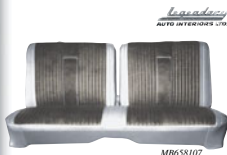

Bench Seat Upholstery

— DODGE and PLYMOUTH B-BODY • 1967-68 —

MB658107

USA

1967 Belvedere II Silver Special Upholstery

Note: Metal emblems not included.

2 Door Hardtop Front Split Bench

MB658107 1967 black/silver..... 724.99 ea

4 Door Sedan Front Bench

MB659107 1967 black/silver..... 724.99 ea

Hardtop Rear Seat

MB660107 1967 black/silver..... 504.99 ea

Convertible Rear Seat

MB661107 1967 black/silver..... 504.99 ea

4 Door Sedan Rear Seat

MB662107 1967 black/silver..... 504.99 ea

USA

1967 Belvedere II Vinyl Upholstery

2 Door Hardtop Front Split Bench

MB663100 1967 black..... 568.99 ea

MB663202 1967 pearl white..... 568.99 ea

MB663327 1967 blue..... 568.99 ea

MB663520 1967 red..... 568.99 ea

MB663627 1967 copper..... 930.99 ea

4 Door Sedan Front Bench

MB664100 1967 black..... 568.99 ea

MB664327 1967 blue..... 568.99 ea

MB664520 1967 red..... 568.99 ea

MB664623 1967 brown/gold..... 1304.99 ea

Hardtop Rear Seat

MB665100 1967 black..... 403.99 ea

MB665202 1967 pearl white..... 403.99 ea

MB665327 1967 blue..... 403.99 ea

MB665627 1967 copper..... 779.99 ea

Convertible Rear Seat

MB667100 1967 black..... 403.99 ea

MB667202 1967 pearl white..... 403.99 ea

MB667327 1967 blue..... 403.99 ea

MB667520 1967 red..... 403.99 ea

MB667627 1967 copper..... 779.99 ea

4 Door Sedan Rear Seat

MB668100 1967 black..... 403.99 ea

MB668327 1967 blue..... 403.99 ea

MB668520 1967 red..... 403.99 ea