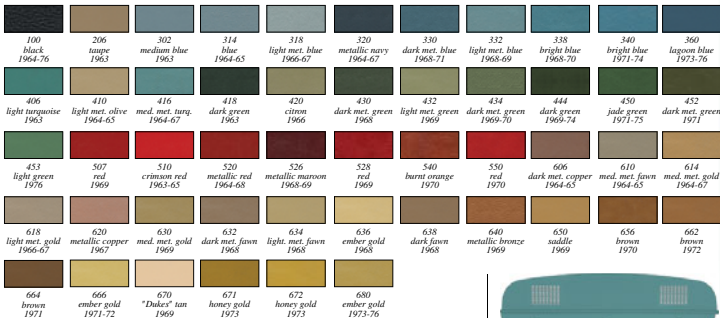

Legacy New!
AUTO INTERIORS LTD.

Package Trays

MADE IN USA

1963-76 Mopar Package Tray

1963-76 A-Body

Plymouth Duster

Plymouth Barracuda

1965-74 B-Body

Dodge Coronet

Plymouth Roadrunner

Plymouth Satellite GTX

Plymouth Superbird

MB0170	1970	hardtop w/o cutouts	79.99 ea