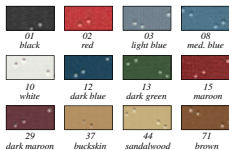

01 black 02 red 03 light blue 08 med. blue 10 white
12 dk. blue 13 dk. green 15 maroon 37 buckskin 44 sandalwood

01 black 02 red 03 light blue 08 med. blue
10 white 12 dark blue 13 dark green 15 maroon
29 dark maroon 37 buckskin 44 sandalwood 71 brown

1963-65 A & B-Body

Perforated Vinyl Sun Visors

1963-65 A-Body

1963-65 Dart and Valiant Sedan or Hardtop	
MD3461	119.99 pr