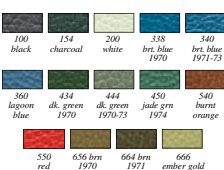

Interior Trim

1965-66 A-Body Pillar Post Molding

MP14062 1965-66 LH and RH ..... 194.99 pr

1967-72 A-Body Pillar Post Molding

MA8181100 1967-72 ..... 159.99 pr

1971-74 B-Body Pillar Post Moldings

Chrome Screw with Integral Washer Set

9414769	#8 x 1"	set of 10	9.99	set
9414768	#8 x 1-1/2"	set of 10	8.99	set

1971-74 B-Body Pillar Post Moldings

ME1994100

1968-74 B & E-Body Pillar Post Moldings

Note: *Please add three digit color code when ordering.

AUTHORIZED

1964-70 B-Body Inner Rear Window Trim

Reproduction inner rear window trim for 1964-70 Dodge and Plymouth B-Body models. Manufactured with molded plastic as original. Available in black but can be painted to match your interior with OER® interior paint (sold separately).

1964-65 B-Body
Fits 1964-65 two and four door B-Body models.
MB1503 1964-65 3 piece set ..... 59.99 set

MB1504 1968-70 6 piece set ..... 84.99 set
MB2806 1968-70 4 piece set ..... 64.99 set
MB2807 1968-70 lower corners ..... 28.99 set

1968-69 Charger 500 and Daytona
6 piece set includes: 3 piece upper set, 2 piece lower corner set, and lower trim section.

MB1506 1968-70 base models - 6 pc set 79.99 set
MB1509 1968-70 lower trim - 3 pc set 29.99 ea

3M® Super Trim Adhesive

A INTERIOR COMPONENTS