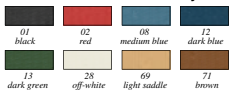

1972-74 B & E-Body Sail Panels

B-Body	
MB84629 1973-74	Charger..... 43.99 pr
MB84630 1973-74	Charger SE..... 43.99 pr
E-Body	
ME85627 1972-74	Barracuda & 'Cuda 51.99 pr
ME85621 1972-74	Challenger (w/o SE) 51.99 pr