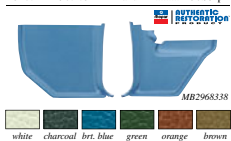

1966-70 B-Body Kick Panels