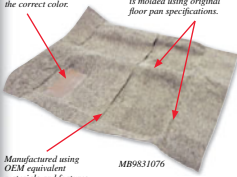

Molded Carpet

MB9831076

USA AUTHORIZED

USA

1963-64 B-Body Tuxedo Loop Carpet

1963 Sport Fury
MB989 1963 2 door ..... 279.99 set

USA AUTHORIZED

USA

1974-76 A-Body Cut Pile Carpet

1974-76 Dart 4 Door Sedan
MA544 1974-76 4 dr sedan ..... 181.99 set

1974-76 Valiant Sedan
MA547 1974-75 2 dr sedan ..... 181.99 set
MA548 1974-76 4 dr sedan ..... 181.99 set

USA AUTHORIZED

USA

1974-75 B-Body Cut Pile Carpet

1974 Charger
MB990 1974 4-speed ..... 181.99 set
MB991 1974 automatic ..... 181.99 set

1974 Satellite with Bench Seat
MB995 1974 2 door 4-speed ..... 181.99 set

USA AUTHORIZED

USA

1974 E-Body Cut Pile Carpet

1974 Barracuda
ME606 1974 manual ..... 188.99 set
ME607 1974 automatic ..... 188.99 set

1974 Cuda
ME608 1974 manual ..... 188.99 set
ME609 1974 automatic ..... 188.99 set

1974 Challenger
ME610 1974 manual ..... 188.99 set
ME611 1974 automatic ..... 188.99 set