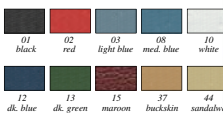

01 black 02 red 03 light blue 08 med. blue
10 white 12 dark blue 13 dark green 15 maroon
29 dark maroon 37 buckskin 44 sandalwood 71 brown

MB344402

01 black 02 red 03 light blue 08 med. blue 10 white
12 dk. blue 13 dk. green 15 maroon 37 buckskin 44 sandalwood

1965 Coronet Hardtop

Non-Perforated Vinyl Sun Visors

MB3444	119.99 pr