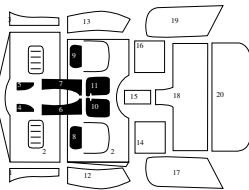

1966 Charger Carpet Diagram

1966-67 Charger

Note: Trunk mat sold separately.