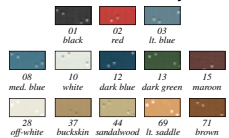

MA8162303

Premier Perforated Vinyl

1968-75 A, B, & E-Body Sail Panels

A-Body

B-Body

E-Body

Premier Non-Perforated Vinyl