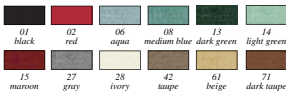

Dodge & Plymouth Headliners

Cloth Headliner

1960 Valiant			
MA2001	1960	2 or 4 door	285.99 ea
MA2002	1960	station wagon	303.99 ea

1961-62 Lancer and Valiant			
MA2003	1961	2 or 4 door	285.99 ea
MA2002	1961	station wagon	303.99 ea
MA2004	1962	except wagon	285.99 ea
MA2006	1962	station wagon	303.99 ea

1962 Belvedere, Fury, and Savoy

1962 Belvedere, Fury, Savoy		except wagon	285.99 ea
1962 Dart, Dart 330, Dart 440 Sedan			
MB3002	1962	2 or 4 door sedan	285.99 ea
1962 Dart 330, Dart 440, Polara 500 Hardtop			
MB3003*	1962	2 or 4 door hardtop	306.99 ea