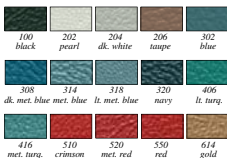

MB1441510

100 black 202 pearl 204 dk. white 206 taupe 302 blue
308 dk. met. blue met. blue 314 dk. white 318 lt. met. blue 320 navy 406 lt. turq.
416 met. turq. 510 crimson 520 met. red 550 red 614 gold

1963-65 A & B-Body

Bison Grain Vinyl Sun Visors

1963-65 A-Body

1964-65 Barracuda Fastback	
MA3441	148.99 pr
1963-65 Dart and Valiant Sedan or Hardtop	
MA1440	148.99 pr
1963-65 Dart and Valiant Convertible	
MA1441	148.99 pr

1963-65 B-Body

1963 Polara 500 Hardtop or Convertible	148.99 pr
MB1442	
1963-64 Polara Hardtop	148.99 pr
MB1441	
1963-64 Polara Convertible	148.99 pr
MB1445	
1963-64 Belvedere, Fury, Sport Fury Hardtop	148.99 pr
MB2441	
1963 Belvedere, Fury, Sport Fury Convertible	148.99 pr
MB8442	
1964 Belvedere, Fury, Sport Fury Convertible	148.99 pr
MB8444	
1965 Belvedere II and Satellite Hardtop	148.99 pr
MB2442	
1965 Belvedere II and Satellite Convertible	148.99 pr
MB3449	
1965 Coronet Convertible	148.99 pr
MB5445