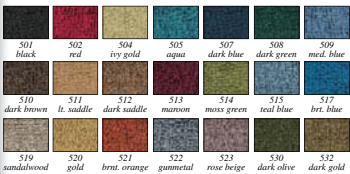

OEM AUTHORIZED

1964-66 Barracuda Carpet Diagram