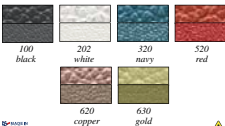

1967 Charger, Coronet 500, and R/T Upholstery

Important: Metal emblems not included.