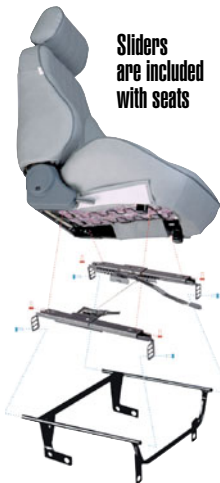

Mopar Seat Mounting Adapter

A-Body			
81432	1967-76	Dart	LH 91.99 ea
81433	1977-76	Dart	RH 91.99 ea
<i>Barracuda - Approx. 19-1/2" Between Mounting Holes</i>			
81340	1965-69	long version	LH 101.99 ea
<i>Barracuda - Approx. 18" Between Mounting Holes</i>			
81341	1965-69	long version	RH 101.99 ea
<i>Barracuda - Approx. 12-1/4" Between Mounting Holes</i>			
81344	1965-69	narrow version	LH 93.99 ea
81345	1965-69	narrow version	RH 93.99 ea
B-Body			
81342	1966-74	Charger	LH 106.99 ea
81343	1966-74	Charger	RH 106.99 ea
81342	1966-71	Coronet	LH 106.99 ea
81343	1966-71	Coronet	RH 106.99 ea
81342	1967-74	Satellite	LH 106.99 ea
81343	1967-74	Satellite	RH 106.99 ea
E-Body			
81760	1970-74	Barracuda	LH 123.99 ea
81761	1970-74	Barracuda	RH 123.99 ea
81760	1970-74	Challenger	LH 123.99 ea
81761	1970-74	Challenger	RH 123.99 ea