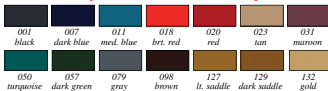

Custom Vinyl Floor Mats

Mats in a variety of colors to match or accent your interior!