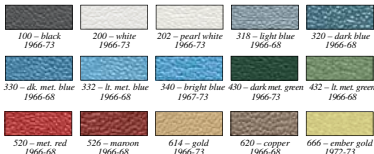

1966-73 A & B-Body Cologne Grain Vinyl Sun Visors

1966-68 A-Body	
1966 Barracuda Fastback	148.99 pr
MA4447	
1967-68 Barracuda Notchback and Fastback	151.99 pr
MA3442	
1967-68 Barracuda Convertible	148.99 pr
MA3448	
1966 Dart and Valiant Sedans and Hardtop	148.99 pr
MA1451	
1966 Dart and Valiant Convertible	148.99 pr
MA1450	
1967-68 Dart Sedan or Hardtop	148.99 pr
MA1442	
1967-68 Dart Convertible	151.99 pr
MA1447	

1966-73 B-Body	
1966 Belvedere II and Satellite Sedan	148.99 pr
MB1443	
1966 Belvedere II and Satellite 2 Door Hardtop	148.99 pr
MB2447	
1966 Belvedere II and Satellite Convertible	148.99 pr
MB1451	
1966-67 Charger	148.99 pr
MB4441	
1966-67 Coronet Sedan or Hardtop	148.99 pr
MB3441	
1966 Coronet Convertible	148.99 pr
MB1449	
1967 Coronet Convertible	148.99 pr
MB1447	
1967 Belvedere, GTX, Satellite Hardtop	148.99 pr
MB2447	
1967 Belvedere, GTX, Satellite Convertible	148.99 pr
MB2451	
1968 Coronet and Super Bee Sedans or Hardtop	148.99 pr
MB3441	
1968 GTX, Road Runner, Satellite Sedans or Hardtop	148.99 pr
MB3441	
1968 GTX, Road Runner, Satellite Convertible	148.99 pr
MB3448	
1972-73 Charger	148.99 pr
MB4445	
1972-73 Road Runner, Satellite	148.99 pr
MB4444	

1967-69 A & B-Body Convertible Sun Visor Plates