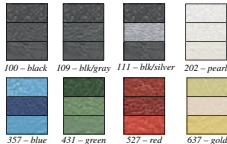

1968 Coronet 500 and Coronet R/T Upholstery

Front Buckets		
MB695 1968		546.99 pr
Center Armrest		
MB696 1968	without map pocket.....	98.99 ea
MB697 1968	with map pocket.....	98.99 ea
Rear Seat		
MB698 1968	hardtop.....	383.99 ea
MB699 1968	convertible.....	383.99 ea