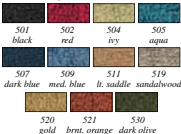

1967 Coronet R/T and 500 Bucket Seat Back Panels

MB9021100	1967	black	91.99
MB9021202	1967	pearl white	91.99
MB9021320	1967	metallic navy	91.99
MB9021520	1967	metallic red	91.99
MB9021620	1967	copper	91.99
MB9021630	1967	gold	91.99