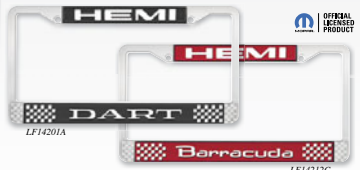

OFFICIAL LICENSED PRODUCT

LF14212C

Hemi/Model Frame

Note: Please add an A - black, B - blue or C - red. Example: LF14201A = HEMI Dodge in black.

Hemi		
LF14201 Dart	14.99 ea	14.99 ea
LF14204 Coronet	14.99 ea	14.99 ea
LF14205 Charger	14.99 ea	14.99 ea
LF14206 Super Bee	14.99 ea	14.99 ea
LF14207 Challenger	14.99 ea	14.99 ea
LF14212 Barracuda	14.99 ea	14.99 ea
LF14213 'Cuda	14.99 ea	14.99 ea
LF14214 Belvedere	14.99 ea	14.99 ea
LF14215 GTX	14.99 ea	14.99 ea
LF14216 Road Runner	14.99 ea	14.99 ea
LF14217 Satellite	14.99 ea	14.99 ea