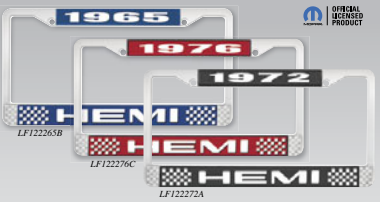

OFFICIAL LICENSED PRODUCT

LF122265B

LF122276C

LF122272A

Year/Hemi Frame

Note: Please add two digit year suffix to the end of part number and an A - black, B - blue or C - red. Example: LF122260A = 1960 HEMI in black.

LF1222	1960-76	14.99 ea