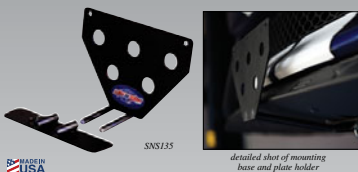

License Plate Frames

Sto-n-Sho Quick Release License Plate Bracket

SNS57	1987-93	LX	84.99 ea
SNS3	2005-09	GT/V6	84.99 ea
SNS3A	2005-09	Saleen	84.99 ea
SNS20	2005-09	Roush	84.99 ea
SNSB3	2007	Saleen Parnelli Jones Edition	84.99 ea
SNS27	2007-09	Shelby GT/California Special	84.99 ea
SNS13*	2007-09	Shelby GT500	84.99 ea
SNS13A*	2007-09	Shelby GT500 Super Snake	84.99 ea
SNS4	2010-12	GT/V6	84.99 ea
SNS5B†	2010-12	Shelby GT500	84.99 ea
SNS46*	2010-12	Shelby GT500 Super Snake	84.99 ea
SNS5A*	2010-12	Roush	84.99 ea
SNS5C	2011-12	California Special	84.99 ea
SNS5C	2012	Boss 302	84.99 ea
SNS9	2013-14	Boss 302	84.99 ea
SNS9	2013-14	California Special	84.99 ea
SNS8	2013	GT/V6	84.99 ea
SNS8A	2013-14	RTR Edition	84.99 ea
SNS6*	2013-14	Shelby GT500 without second chin spoiler	84.99 ea
SNS6A*	2013-14	Shelby GT500 with second chin spoiler	84.99 ea
SNS6B†	2013-14	Shelby GT500 combo	84.99 ea
SNS6C	2015	50th Anniversary Edit. with appearance pkg	84.99 ea
SNS62A	2015	50th Anniversary Edit. without appearance pkg	84.99 ea
SNS62*	2015-17	EcoBoost, V6	84.99 ea
SNS62*	2015-17	GT w/o Track Pack performance package	84.99 ea
SNS62A	2015-17	GT with Track Pack performance package	84.99 ea
SNS62B	2015-17	Roush stage 1 w/MT (and stage 2 or 3 with AT)	84.99 ea
SNS62C	2015-17	Roush stage 2 or 3 with MT	84.99 ea
SNS90*	2015-17	Shelby GT350/GT350R	84.99 ea
SNS62D	2016-17	California Special	84.99 ea
SNS135	2018	GT, V6 and EcoBoost	84.99 ea