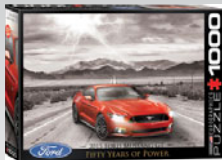

Ford Mustang Evolution Puzzle

This 1000 piece Ford Mustang Evolution puzzle has a beautiful array of 29 different Mustangs along with detailed stats of the car. Measures 20" x 27" when completed.

MPZ1	vertical	17.99 ea
MPZ3	horizontal	17.99 ea