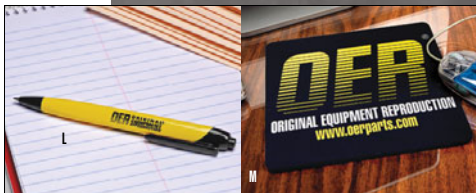

L. OER® Retractable Pen

J250 ..... 99 ca

M. OER® Foam Mouse Pad

J251 ..... 4.99 ca

N. OER® Insulated Cruiser Mug

J254 ..... 7.99 ca

O. OER® 11 oz. Stoneware Mug

J252 ..... 5.99 ca

P. OER® Foam Insulator

J253 ..... 2.49 ca

Q. OER® Lapel/Hat Pin

OER18 1-1/4" x 3/8" ..... 1.99 ca

S. OER® Official Logo Cap

41303 black ..... 12.99 ca

41308 black ..... 12.99 ca

T. OER® Casual Bomber Jacket

J255 L-XL ..... 49.99 ca

J255 XXL ..... 59.99 ca

U. OER® Quality T-Shirt

J259 M-XL ..... 14.99 ca

J259 XXL-XXXL ..... 16.99 ca

OER® Badge Holder

OER15 black ..... 1.99 ca