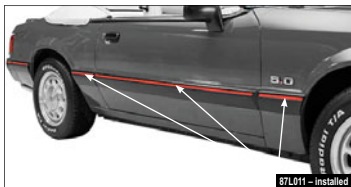

1987-93 GT Body Stripe Set

87L008	1987-93	black	51.99 set
87L009	1987-93	white	49.99 set
87L010	1987-93	blue	54.99 set
87L011	1987-93	red	54.99 set
87L012	1987-93	silver	49.99 set