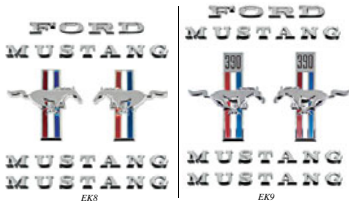

Exterior Emblem Kits

1967 Mustang Emblem Kit

1967 Six Cylinder Emblem Kit	
1	"FORD" Hood Letter Emblem Set
2	Running Pony/Tri-Bar Emblems
3	"MUSTANG" Fender and Trunk Letter Emblem Sets
EK8	1967 6 cylinder..... 78.99 kit

1967 "289" Emblem Kit	
1	"FORD" Hood Letter Emblem Set
2	Running Pony/Tri-Bar "289" Emblems
3	"MUSTANG" Fender and Trunk Letter Emblem Sets
EK5	1967 289..... 89.99 kit

1967 "302" Emblem Kit	
1	"FORD" Hood Letter Emblem Set
2	Running Pony/Tri-Bar "302" Emblems
3	"MUSTANG" Fender and Trunk Letter Emblem Sets
EK6	1967 302..... 93.99 kit

1967 "390" Emblem Kit	
1	"FORD" Hood Letter Emblem Set
2	Running Pony/Tri-Bar "390" Emblems
3	"MUSTANG" Fender and Trunk Letter Emblem Sets
EK9	1967 390..... 99.99 kit