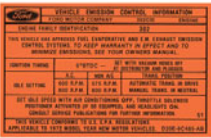

FDS255

FDS256

FDS263