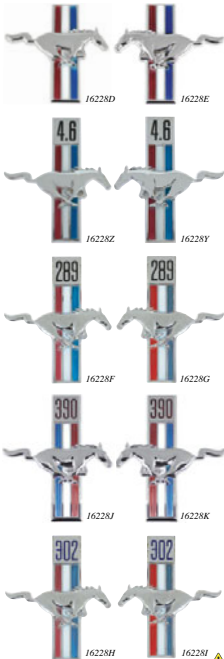

1964-68 Fender Running Horse Emblem