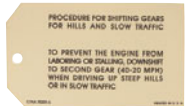

1967-68 Transmission Shifting Gears Tag

FD5554 1967-68 3-speed ..... 7.99 ea