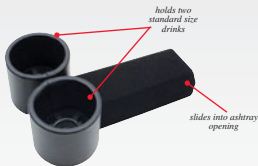

holds two standard size drinks

slides into ashtray opening