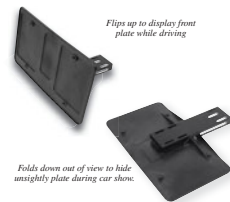

Show & Go License Plate Transport

A400	.....	58.99	ea