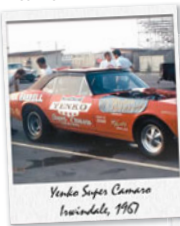

Dick Harrell, "Mr. Chevrolet"
1932-1971

Dick Harrell's Chevy II
Anderson, CA

Yenko Super Camaro
Inwoodale, 1967