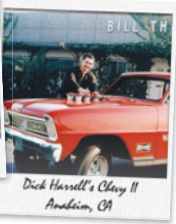

Dick Harrell's Chevy II
Anderson, CA