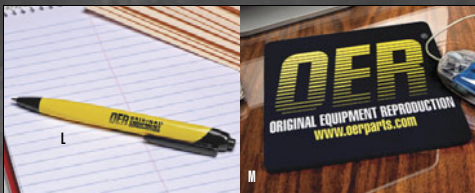

L. OER® Retractable Pen

J250 ..... 99 ea

M. OER® Foam Mouse Pad

J251 ..... 4.99 ea

N. OER® Insulated Cruiser Mug

J254 ..... 7.99 ea

O. OER® 11 oz. Stoneware Mug

J252 ..... 5.99 ea

P. OER® Foam Insulator

J253 ..... 2.49 ea

Q. OER® Lapel/Hat Pin

OER18 1-1/4" x 3/8" ..... 1.99 ea

R. OER® Official Logo Cap

41303 black ..... 12.99 ea

41308 black ..... 12.99 ea

S. OER® Casual Bomber Jacket

J255 L-XL ..... 49.99 ea

J255 XXL ..... 59.99 ea

T. OER® Quality T-Shirt

J259 M-XL ..... 14.99 ea

J259 XXL-XXXL ..... 16.99 ea

U. OER® Badge Holder

OER15 black ..... 1.99 ea