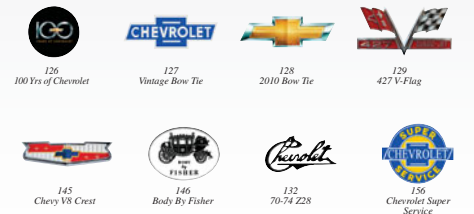

Steel Wall Signs

PhotoSteel Garage Sign

Man Cave Sign PS911 18" x 14".....	59.99 ea
Private Parking Sign PS912 18" x 14".....	59.99 ea