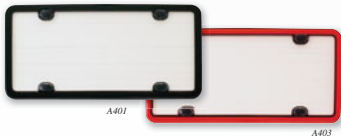

License Frame with Clear Protective Lens

A401 black border ..... 33.99 ea
A403 red border ..... 33.99 ea