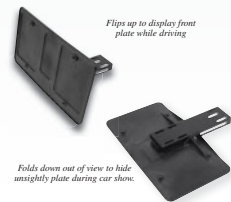

Show & Go License Plate Transport

A400	.....	58.99	ca