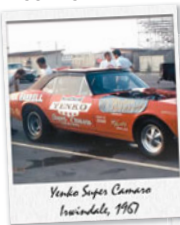

Dick Harrell's Chevy II
Anderson, CA

Dick Harrell, "Mr. Chevrolet" 1932-1971

Yenka Super Camaro
Hawkinsdale, 1967