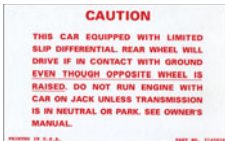

1957 Posi Traction Decals

DC1241 1957 ..... 6.99 ea