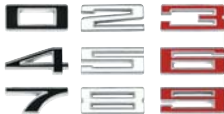

Custom Adhesive Back Numbers

Black Numerals

CM5185D	# 2	18.99 ea
CM5185E	# 3	18.99 ea
CM5185A	# 4	18.99 ea
CM5185B	# 5	18.99 ea
CM5185F	# 6	18.99 ea
CM5185G	# 7	18.99 ea
CM5185J	# 8	18.99 ea
CM5185H	# 9	18.99 ea
CM5185C	# 0	18.99 ea

White Numerals

CM5186D	# 2	18.99 ea
CM5186E	# 3	18.99 ea
CM5186A	# 4	18.99 ea
CM5186B	# 5	18.99 ea
CM5186F	# 6	18.99 ea
CM5186G	# 7	18.99 ea
CM5186J	# 8	18.99 ea
CM5186H	# 9	18.99 ea
CM5186C	# 0	18.99 ea

Red Numerals

CM5188D	# 2	18.99 ea
CM5188E	# 3	18.99 ea
CM5188A	# 4	18.99 ea
CM5188B	# 5	18.99 ea
CM5188F	# 6	18.99 ea
CM5188G	# 7	18.99 ea
CM5188J	# 8	18.99 ea
CM5188H	# 9	18.99 ea
CM5188C	# 0	18.99 ea