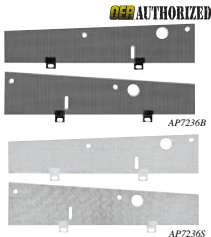

1967-72 Cowl Vent Trash Guard ⚠️