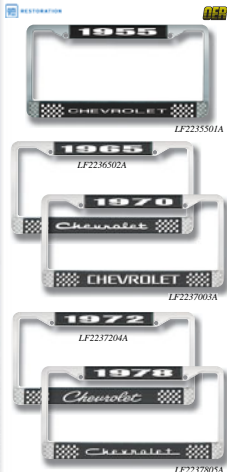

License Plate Frames

Custom License Plate Frame

Style Codes

CHEVROLET

03 - Chevrolet

How to Order Year/Model Frame:

LF223 58 03 A = 1958, Chevy Style 3, Black	
LF223 58 03 A	Color Code
LF223 58 03 A	Style Code
LF223 58 03 A	Year
LF223 58 03 A	Part Number
LF223 Chevrolet	14.99 ea