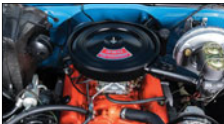

DC109

Turbo-Thrift Decal