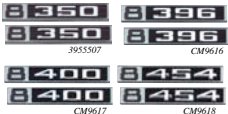

1969-72 Engine Size Fender Emblems

3955507	1969-72	350	45.99 pr
CM9616	1969-70	396	60.99 pr
CM9617	1971-72	400	60.99 pr
CM9618	1969-72	454	60.99 pr