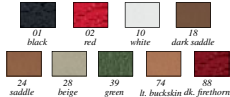

1974-76 Vinyl Colors