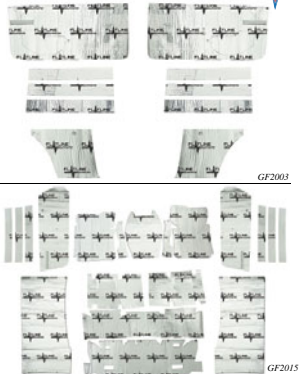

GF2003

GF2015

New!

1967-81 Insulation/Sound Deadener Sets

Full Interior Sets

GF2016	1967	convertible	272.99 set
GF2017	1968-69	convertible	272.99 set
GF2014	1968-69	coupe	307.99 set
GF2015	1970-81	coupe	364.99 set

Individual Components

GF2013	1967	roof	307.99 set
GF2001	1967-69	roof	58.99 set
GF2002	1970-81	roof	112.99 set
GF2018	1976-81	T-top	272.99 set
GF2005	1967	door	132.99 set
GF2003	1968-69	door	132.99 set
GF2004	1970-81	door	132.99 set
GF2011	1967-69	floor	155.99 set
GF2012	1970-81	floor	180.99 set
GF2007	1967-68	trunk	101.99 set
GF2008	1969	trunk	101.99 set
GF2009	1970-81	trunk	101.99 set