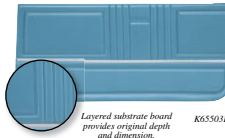

1967 Standard Door Panels

1967 Front Door Panels

Note: Shipped oversize.

Non-Assembled			
Coupe or Convertible			
K61701P	1967	black	148.99 pr
K61702P	1967	red	148.99 pr
K61703P	1967	light blue	148.99 pr
K61705P	1967	gold	148.99 pr

Pre-Assembled			
Coupe or Convertible			
K65501P	1967	black	286.99 pr
K65502P	1967	red	286.99 pr
K65503P	1967	light blue	286.99 pr
K65505P	1967	gold	286.99 pr