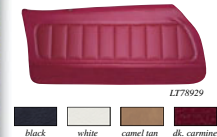

1978-81 Type LT Door Panels

Note: Shipped oversize.