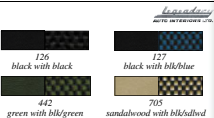

126 black with black

127 black with blk/blk/blue

442 green with blk/green

705 sandalwood with blk/sandalwood

1972 Deluxe Cloth Upholstery