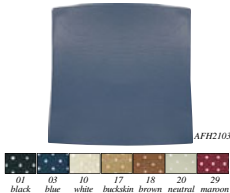

1973-81 Board Style Vinyl Headliner

Note: Shipped double oversize.