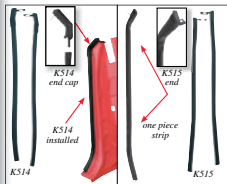

Interior Door Components

1967-69 Door Jamb Windlace

OE Style

AUTHORIZED