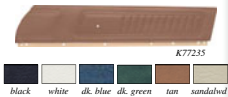

1972 Standard Door Panels

Note: Shipped overze.