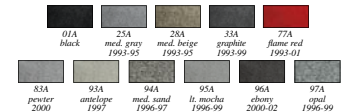

1993-02 Cut Pile Carpet Colors

Standard Backing

Mass Backing