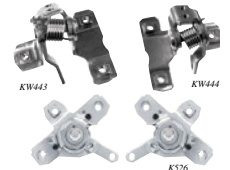

1987-69 Door Handle Mechanisms

Standard Interior			
KW479	1967	LH and RH	36.99 pr
K526	1968-69	LH and RH	32.99 pr
Deluxe Interior			
KW480	1967	LH and RH	39.99 pr
KW444	1968-69	LH	34.99 ea
KW443	1968-69	RH	34.99 ea

1967-81 Window Crank Handle Spring

4078002	1967-81		1.50 ea

1968-69 Deluxe Door Handle Screw

Original style door panel screw for 1968-69 deluxe interior door handles. Screws into the door handle mechanism. 4 required.

E273	1968-69	deluxe interior	.99 ea

1967-92 Window Handle Washer Plate

20393850	1967-81	4 required	1.99 ea
20393850	1982-92	2 required	1.99 ea