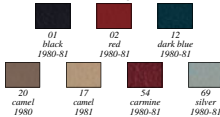

1980-81 Vinyl Colors