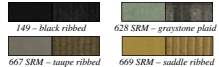

1974 Colors