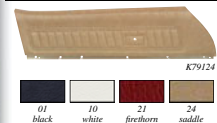

1976-77 Standard Door Panels