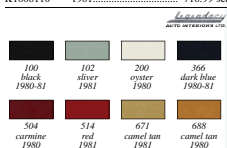

1980-81 Standard Upholstery