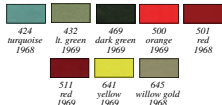

1968-69 Camaro Deluxe Rear Panels