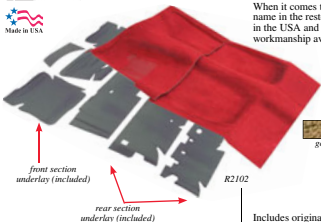

Molded Carpet with Underlay

OER AUTHORIZED

Sets Include
Molded Carpet
and Underlay