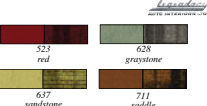

1975 Deluxe Cloth Upholstery