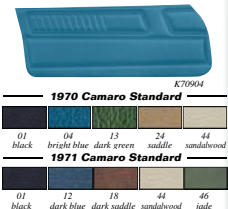

1970-71 Standard Door Panels