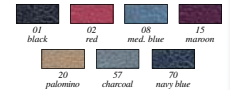

Vinyl Upholstery Colors