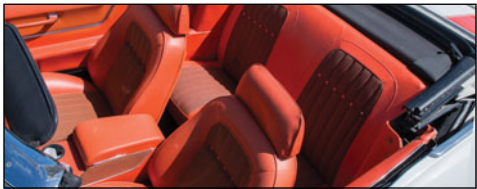

1968-69 Deluxe Houndstooth Interior Kits

HT69311N