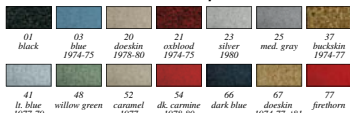

1974-02 Camaro Molded Cut Pile Carpet

1974-81 Cut Pile Carpet Colors

Standard Backing

Automatic Transmission		
K2193	1974-75	179.99 set
K2194	1976-81	159.99 set
4-Speed Transmission		
K2192	1974-75	179.99 set
K2195	1976-81	159.99 set

Mass Backing

Automatic Transmission		
K4193	1974-75	235.99 set
K4194	1976-81	226.99 set
4-Speed Transmission		
K4192	1974-75	235.99 set
K4195	1976-81	226.99 set