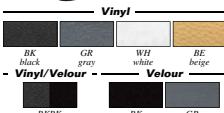

Classic 1500 & 1550 Series Seats