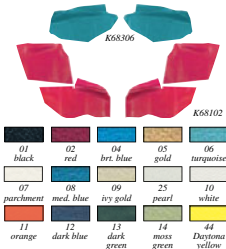

Interior Panels/Rear Upholstery

1967-69 Ashtray & Well Upholstery

Convertible Models

K683 1967-69 specify color ..... 65.99 pr

Convertible Models

K681 1967-69 specify color ..... 78.99 set

1967-69 Rear Convertible Side Well Panel

1967-69 Rear Armrest Panel

Coupe Models

For models with deluxe interiors and/or fold down rear seats only. Mounting brackets sold separately.

Note: Some 1968 deluxe coupe models came equipped with a wide rear seat.

Convertible Models

Note: Use G7663 ashtrays. Original 1967 ashtrays will not fit.