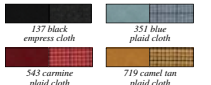

1978 LT Custom Vinyl Upholstery

Front Bucket Seats K10078012	1978	425.99 pr

Complete Set (Front and Rear) K10078002	1978	692.99 set