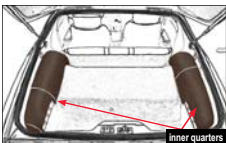

1967-92 Carpet & Sound Deadener Sets

OEM AUTHORIZED

210004

1967-69 Rear Fold Down Seat Carpet

Note: * Custom color.

Year	Color	Price
1967	black	49.99 ea
210002	red	49.99 ea
210004	bright blue	49.99 ea
210005	gold	49.99 ea
210006	turquoise	49.99 ea
210008	light blue	49.99 ea
210017*	medium saddle	49.99 ea
210035*	gunmetal gray	49.99 ea

Year	Color	Price
1968-69	black	49.99 ea
310002	red	49.99 ea
310006	turquoise	49.99 ea
310008	medium blue	49.99 ea
310009	ivy gold	49.99 ea
310012	dark blue	49.99 ea
310013	dark green	49.99 ea
310014	moss green	49.99 ea
310017*	medium saddle	49.99 ea
310035*	gunmetal gray	49.99 ea

OEM AUTHORIZED

1982-92 Cargo Side Cover Carpet

OEM AUTHORIZED

1982-92 Carpet Sound Deadener

OEM AUTHORIZED

K626802

K626806

1967-69 Deluxe Inner Door Panel Carpet

Year	Color	Price
1967	black	41.99 pr
K626701	red	41.99 pr
K626704	bright blue	41.99 pr
K626705	gold	41.99 pr
K626706	turquoise	41.99 pr
K626717	medium saddle - custom color	41.99 pr
K626735	gunmetal gray - custom color	41.99 pr

Year	Color	Price
1968-69	black	41.99 pr
K626801	red	41.99 pr
K626802	red	41.99 pr
K626806	turquoise	41.99 pr
K626908	medium blue	41.99 pr
K626909	ivy gold	41.99 pr
K626912	dark blue	41.99 pr
K626913	dark green	41.99 pr
K626914	moss green	41.99 pr
K626917	medium saddle - custom color	41.99 pr
K626935	gunmetal gray - custom color	41.99 pr

1982-92 Under Dash Insulation

14604	1982-92	22.99 ea

Under-Carpet Heat Shield and Sound Deadener

Under-carpet combination heat shield and sound deadener. Made from fire resistant and sound absorbing fibers, then covered with heat reflecting foil these add a great deal of comfort to your vehicles interior. Each heat shield/sound deadener is 4' x 6' and can easily be cut-to-fit with household scissors. Makes your vehicle cooler and quieter.