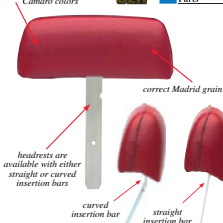

black	red	gold
white	Hugger orange	dark blue
dark green	moss green	

1969 Headrest Assemblies

Straight Bar			
K31001	1969	black	294.99 pr
K31002	1969	red	294.99 pr
K31005	1969	gold	294.99 pr
K31010	1969	white	294.99 pr
K31011	1969	Hugger orange	294.99 pr
K31012	1969	dark blue	294.99 pr
K31013	1969	dark green	294.99 pr
K31019	1969	moss green	294.99 pr

Curved Bar			
K31001C	1969	black	294.99 pr
K31002C	1969	red	294.99 pr
K31005C	1969	gold	294.99 pr
K31010C	1969	white	294.99 pr
K31011C	1969	Hugger orange	294.99 pr
K31012C	1969	dark blue	294.99 pr
K31013C	1969	dark green	294.99 pr
K31019C	1969	moss green	294.99 pr