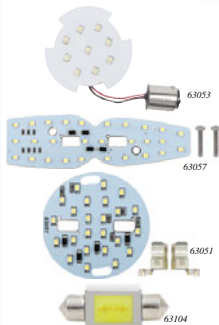

Dome Lamps

1967-92 LED Dome Lamp