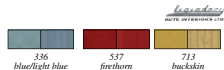

1977 Deluxe Cloth Upholstery