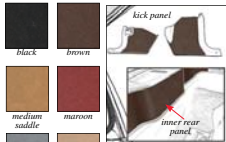

1967-92 Carpet & Sound Deadener Sets

OEM AUTHORIZED

210004

1967-69 Rear Fold Down Seat Carpet

Note: * Custom color.

Year	Color	Price
1967	black	49.99 ea
210002	red	49.99 ea
210004	bright blue	49.99 ea
210005	gold	49.99 ea
210006	turquoise	49.99 ea
210008	light blue	49.99 ea
210017*	medium saddle	49.99 ea
210035*	gunmetal gray	49.99 ea

Year	Color	Price
1968-69	black	49.99 ea
310002	red	49.99 ea
310006	turquoise	49.99 ea
310008	medium blue	49.99 ea
310009	ivy gold	49.99 ea
310012	dark blue	49.99 ea
310013	dark green	49.99 ea
310014	moss green	49.99 ea
310017*	medium saddle	49.99 ea
310035*	gunmetal gray	49.99 ea

OEM AUTHORIZED

1982-92 Cargo Side Cover Carpet

OEM AUTHORIZED

1982-92 Carpet Sound Deadener

OEM AUTHORIZED

K626802

K626806

1967-69 Deluxe Inner Door Panel Carpet

Year	Color	Price
1967	black	41.99 pr
K626701	red	41.99 pr
K626704	bright blue	41.99 pr
K626705	gold	41.99 pr
K626706	turquoise	41.99 pr
K626717	medium saddle - custom color	41.99 pr
K626735	gunmetal gray - custom color	41.99 pr

Year	Color	Price
1968-69	black	41.99 pr
K626801	red	41.99 pr
K626802	red	41.99 pr
K626806	turquoise	41.99 pr
K626908	medium blue	41.99 pr
K626909	ivy gold	41.99 pr
K626912	dark blue	41.99 pr
K626913	dark green	41.99 pr
K626914	moss green	41.99 pr
K626917	medium saddle - custom color	41.99 pr
K626935	gunmetal gray - custom color	41.99 pr

1982-92 Under Dash Insulation

14604	1982-92	22.99 ea

Under-Carpet Heat Shield and Sound Deadener

Under-carpet combination heat shield and sound deadener. Made from fire resistant and sound absorbing fibers, then covered with heat reflecting foil these add a great deal of comfort to your vehicles interior. Each heat shield/sound deadener is 4' x 6' and can easily be cut-to-fit with household scissors. Makes your vehicle cooler and quieter.