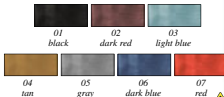

1973-81 Four Piece Rubber Floor Mats

CM651	1973-81	125.99 set