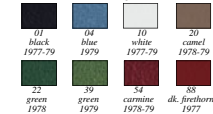

A9191844

A9191307

1977-79 Vinyl Colors