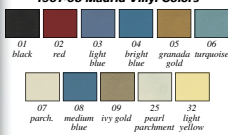

Reproduction Headliners

1967-69 Headliner/Sail Panel/Sun Visor Set

Complete set includes: headliner, rear sail panels, and sun visors for 1967-69 standard or deluxe interiors.

Ordering the set ensures that all materials with match exactly. Order the set and save!

1967 Line Dot Grain Colors

1968-69 Bedford Grain Vinyl Colors

1967 Models

1968 Models

1969 Models

1967-68 Madrid Vinyl Colors

1969 Madrid Vinyl Colors

1967-69 Unisuede Cloth Colors

1967-69 Molded 1 Piece Headliner Set

Molded Headliner Set

Unisuede and Madrid Sun Visors

1982-92 Coupe/T-Top Headliner Set

Headliner Set without Board			
8293	1982-92	coupe	204.99 set
8292	1982-92	T-top	204.99 set

Headliner Set with Board			
8295	1982-92	coupe	306.99 set
8294	1982-92	T-top	306.99 set

1967 Line Dot Grain Headliner

1967-69 Premier Grain Headliner

1968-69 OEM Bedford Headliner

K16001	1968-69	black	80.99 ea
K16002	1968-69	red	80.99 ea
K16007	1968-69	parchment	80.99 ea
K16006	1968	turquoise	80.99 ea
K16008	1968	medium blue	80.99 ea
K16009	1968	ivy gold	80.99 ea
K16010	1969	white	80.99 ea
K16012	1969	dark blue	80.99 ea
K16013	1969	dark green	80.99 ea
K16019	1969	moss green	80.99 ea

INTERIOR COMPONENTS