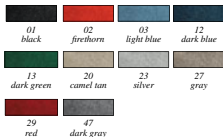

CUT PILE CARPET COLORS

K2706001

K2706102

1967-81 Camaro/Camaro SS Logo

1967-73 Loop Carpet

K27060	Camaro	139.99 set
K27061	Camaro SS	139.99 set

1974-81 Cut Pile Carpet

K27760	Camaro	139.99 set
K27761	Camaro SS	139.99 set

K2706501

1967-81 SS 396 Logo

1967-73 Loop Carpet

K27065	SS 396	139.99 set

1974-81 Cut Pile Carpet

K27765	SS 396	139.99 set

K2706401

K2706604

1967-81 Red & Silver SS/RS Logo

Red and silver embroidered logo on mat color of your choice.

1967-73 Loop Carpet

1974-81 Cut Pile Carpet