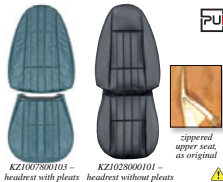

KZ1007800103 - headrest with pleats
KZ1028000101 - headrest without pleats

1978-81 Standard Zipper Back Upholstery