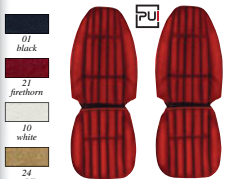

Interior Upholstery

1977 Standard Vinyl Upholstery

Front Bucket Seats K10277001	1977	425.99 pr
Complete Set (Front and Rear) K10077001	1977	634.99 set