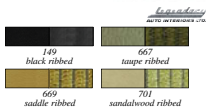

Interior Upholstery

1974 Deluxe Cloth Upholstery