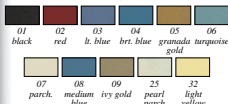

1967-68 Standard Sport II Seat Kits