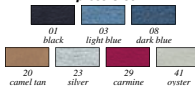

Empress Cloth