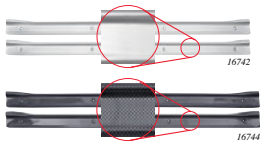

16742

16744

Made in USA

1967-69 Custom ABS Door Sill Plates

OER AUTHORIZED