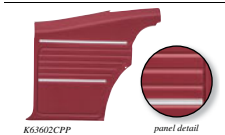

K63602CPP

panel detail

1968 Rear Inner Panels

Non-Assembled			
Coupe			
K64801P	1968	black	92.99 pr
K64802P	1968	red	92.99 pr
K64808P	1968	medium blue	92.99 pr
K64809P	1968	ivy gold	92.99 pr

Convertible			
K65801P	1968	black	65.99 pr
K65802P	1968	red	65.99 pr
K65808P	1968	medium blue	65.99 pr
K65809P	1968	ivy gold	65.99 pr

Pre-Assembled			
Coupe			
K63601CPP	1968	black	258.99 pr
K63602CPP	1968	red	258.99 pr
K63608CPP	1968	medium blue	258.99 pr
K63609CPP	1968	ivy gold	258.99 pr

Convertible			
K63601CVP	1968	black	260.99 pr
K63602CVP	1968	red	260.99 pr
K63608CVP	1968	medium blue	260.99 pr
K63609CVP	1968	ivy gold	260.99 pr

1969 Front Door Panels

Note: Shipped oversize.

Non-Assembled			
K61901P	1969	black	148.99 pr
K61902P	1969	red	148.99 pr
K61910P	1969	white	148.99 pr
K61912P	1969	dark blue	148.99 pr
K61913P	1969	dark green	148.99 pr
K61919P	1969	moss green	148.99 pr

Pre-Assembled			
K64501P	1969	black	377.99 pr
K64502P	1969	red	377.99 pr
K64510P	1969	white	377.99 pr
K64512P	1969	dark blue	377.99 pr
K64513P	1969	dark green	377.99 pr
K64519P	1969	moss green	377.99 pr