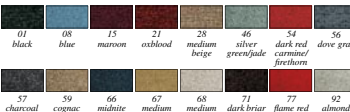

1982-02 Cut Pile Carpet Colors

Standard Backing

Passenger Compartment		
K287	1982-84	192.99 set
K295	1985-92	192.99 set
Hatchback Compartment		
HA5101	1982-84	159.99 ea
HA5102	1985-92	159.99 ea

Mass Backing

Passenger Compartment		
K487	1982-84	273.99 set
K495	1985-92	273.99 set
Hatchback Compartment		
HA4101	1982-84	239.99 ea
HA4102	1985-92	239.99 ea