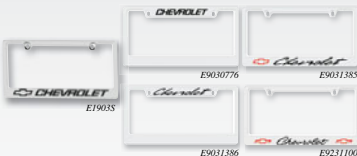

Engraved License Plate Frame

Note: Specify logo when ordering.

E1903 chrome with engraved logo..... 31.99 ea

A403

License Frame with Clear Protective Lens

A401 black border..... 33.99 ea
A403 red border..... 33.99 ea