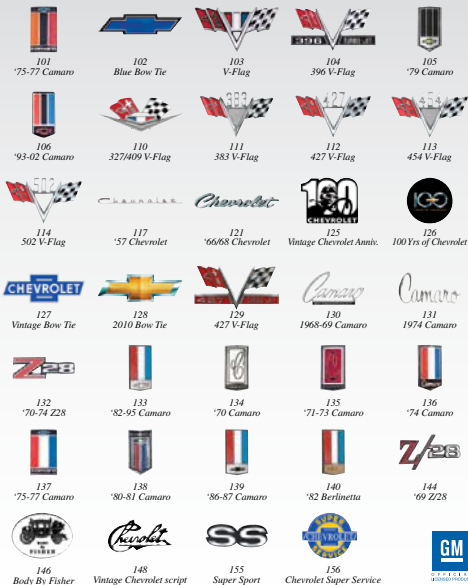

Steel Wall Signs

PS911102

PS912102

Your Choice of Logo Here!

Bronze Finish

Logo Styles

Crossed Pistons Sign

AUTOMOTIVE LIFESTYLE PRODUCTS

PhotoSteel Garage Sign

Man Cave Sign

PS911 18" x 14" 59.99 ea

Private Parking Sign

PS912 18" x 14" 59.99 ea