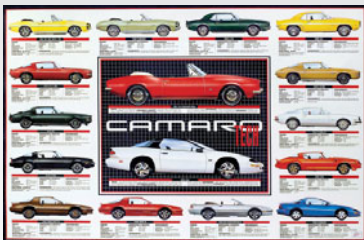

Camaro Tech-Data Poster

P602 25" x 38" ..... 12.99 ea