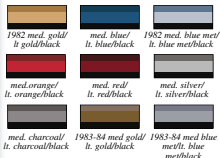

1982-87 Stripe Sets

1982-84 Z28 Stripe Sets