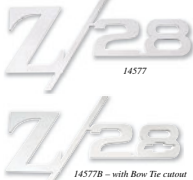

Trunk Lid/Rear Panel Emblems

14577

14577B - with Bow Tie cutout

1968-69 Stainless Z28 Rear Panel Emblem

3981889

1970-73 Z28 Rear Spoiler

Emblem
3981889 1970-73 ..... 36.99 ea

Decal
DC92 1970-73 ..... 11.49 ea

1970-74 Stainless Z28 Spoiler Emblem

14791 1970-74 Z28 ..... 36.99 ea

9630078

9631833

1973-74 Type LT Rear/Sail Panel Emblem

Sail Panel Emblem
9630078 1973 ..... 39.99 ea
9631833 1974 ..... 39.99 ea

Rear Panel Emblem
9630078 1973-74 ..... 39.99 ea

TYPE LT

1974-76 Type-LT Rear Panel Emblem

CM6838 CM6839

1975-77 Trunk Lid Emblem

14065284