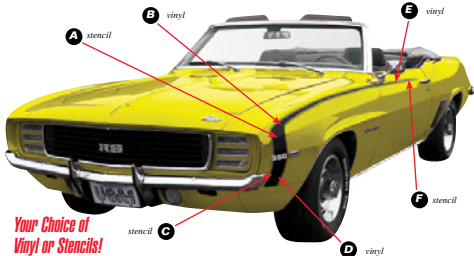

1969 Stencil/Stripe Sets

Your Choice of Vinyl or Stencils!

1969 Camaro SS Stripe Sets

Original Style Stencil and Stripe Sets

80011	1969	white	89.99 set
80012	1969	black	89.99 set
80014	1969	red	99.99 set

Replacement All Vinyl Tape Stripe Sets

C1969B	1969	black	124.99 set
C1969W	1969	white	124.99 set

Fender and Door Stencils

80019	1969	fenders/doors	89.99 set
80020	1969	fenders only	79.99 set