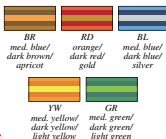

1978-79 Rally Sport Stripe Sets

152792	1978-79	specify color	227.99	set