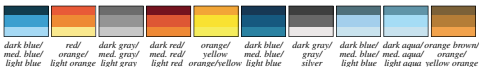

1975-77 Rally Sport Stripe Sets

80062	1975	dark blue/medium blue/light blue	225.99 set
80063	1975	red/orange/light orange	225.99 set
80064	1975	dark gray/medium gray/light gray	225.99 set
80067	1975	dark red/medium red/light red	225.99 set
80068	1975	orange/yellow orange/yellow	225.99 set
80067	1976	dark red/medium red/light red	225.99 set
80068	1976	orange/yellow orange/yellow	225.99 set
80070	1976	dark blue/medium blue/light blue	225.99 set
80067	1977	dark red/medium red/light red	225.99 set
80075	1977	dark gray/gray/silver	225.99 set
80076	1977	dark blue/medium blue/light blue	225.99 set
80077	1977	dark aqua/medium aqua/light aqua	225.99 set
80078	1977	orange brown/orange/yellow orange	225.99 set
80068	1977	orange/yellow orange/yellow	225.99 set