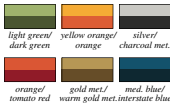

1979 Z28 Two Color Stripe Sets