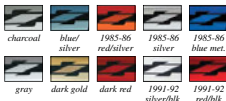

charcoal blue 1985-86 1985-86 1985-86
blue/silver red/silver silver blue/met.
gray dark gold dark red 1991-92 1991-92
silver/blk. red/blk.

1982-92 Z28 Rear Panel Emblem

14499

14576

1985-92 TPI Rear Panel Emblem

"Tuned Port Injection" Emblem
14499 1985-90 red..... 34.99 ea
14576 1985-90 gold..... 34.99 ea
14576 1987 silver..... 34.99 ea
14573 1988-92 red..... 34.99 ea
14576 1989-91 silver..... 34.99 ea

1985-86 Rear Panel Emblem

CM6997 1985-86 ..... 25.99 ea

10096305

10096306

1988 Rear Panel Emblem

10096305 1988 gold ..... 28.99 ea
10096306 1988 silver ..... 28.99 ea

1989-90 RS Rear Panel Emblem

10118557 1989-90 silver ..... 48.99 ea

1993-02 Stainless Steel Rear Letters

1501322P 1993-02 ..... 76.99 set