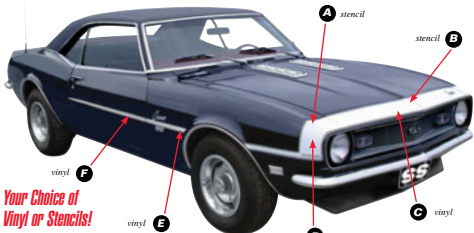

1967 Indy 500 Pace Car Decals