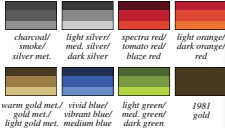

1980-81 Z28 Complete Set with Hood Decal